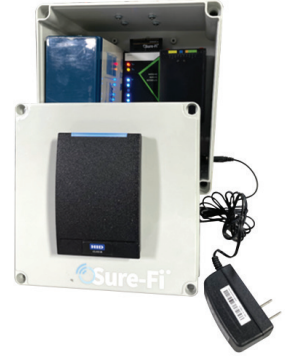

Portable Access Point Kit
SFK-PORTABLE-0150

Up to 1 mile range through obstructions and 50+ miles line-of-sight with patented Bunker Busting Technology. Using 900 MHz, works inside metal enclosures
Proprietary PCB Antenna design as well as FCC (USA) and IC (Canada) certified.

Specifications

Enclosure

- 7.625" x 7.625" x 5.25"
- NEMA Type 3, 3R, 3S, 4, 4X, 6/6P, 12 & Marine Use IP68 enclosure

Power

- 12Vdc 5.0A / 24VDC 2.5A power supply
- Input Voltage 85~305Vac
- Max Power 60 Watts
- 12VDC / 24VDC battery chargers / UPS (batteries not included)
- Wiring block for quick connection to 12VDC and 24VDC devices