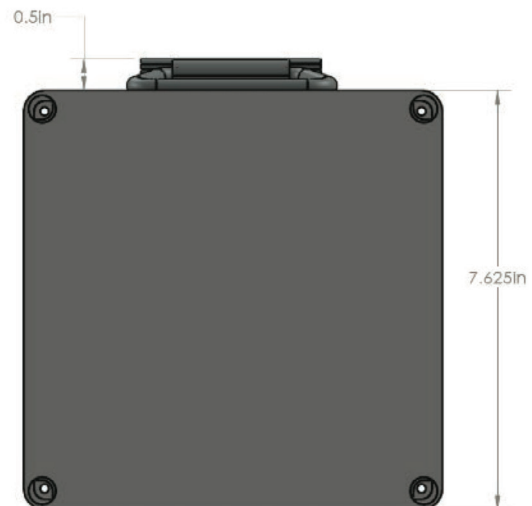

Portable Access Point Kit
SFK-PORTABLE-0150

Up to 1 mile range through obstructions and 50+ miles line-of-sight with patented Bunker Busting Technology. Using 900 MHz, works inside metal enclosures
Proprietary PCB Antenna design as well as FCC (USA) and IC (Canada) certified.

Specifications

Enclosure

- 7.625" x 7.625" x 5.25"
- NEMA Type 3, 3R, 3S, 4, 4X, 6/6P, 12 & Marine Use IP68 enclosure

Power

- 12Vdc 5.0A / 24VDC 2.5A power supply
- Input Voltage 85~305Vac
- Max Power 60 Watts
- 12VDC / 24VDC battery chargers / UPS (batteries not included)
- Wiring block for quick connection to 12VDC and 24VDC devices

Side View

Top View

Lifetime Warranty