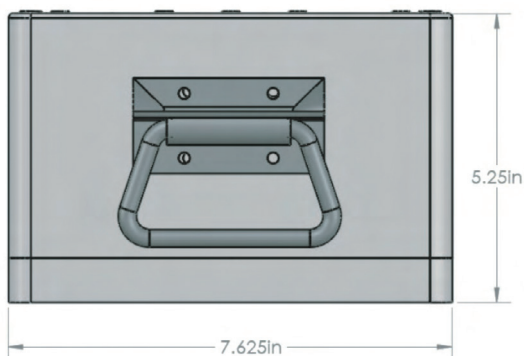

Portable Access Point Kit
SFK-PORTABLE-0150

Up to 1 mile range through obstructions and 50+ miles line-of-sight with patented Bunker Busting Technology. Using 900 MHz, works inside metal enclosures
Proprietary PCB Antenna design as well as FCC (USA) and IC (Canada) certified.

Specifications

Enclosure

- 7.625" x 7.625" x 5.25"
- NEMA Type 3, 3R, 3S, 4, 4X, 6/6P, 12 & Marine Use IP68 enclosure

Power

- 12Vdc 5.0A / 24VDC 2.5A power supply
- Input Voltage 85~305Vac
- Max Power 60 Watts
- 12VDC / 24VDC battery chargers / UPS (batteries not included)
- Wiring block for quick connection to 12VDC and 24VDC devices

Side View

Top View

Lifetime Warranty