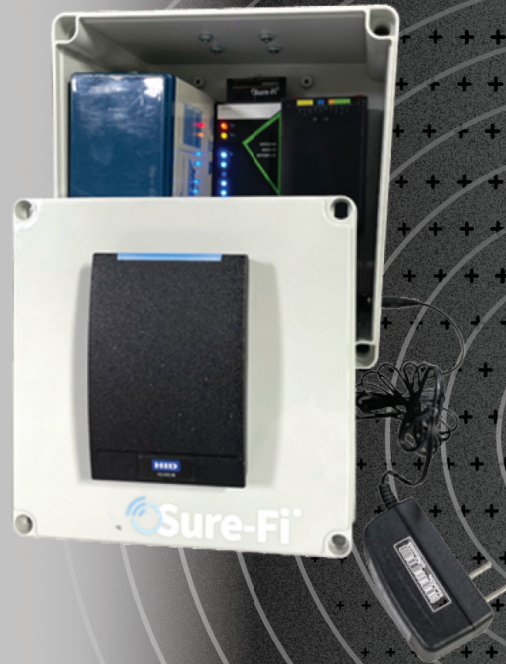

## Portable Access Point Kit

The portable wireless access control kit provides the convenience of secure access control in scenarios where permanent installations are not feasible or desired. It is commonly used in temporary events, construction sites, pop-up stores, or any other environment that requires quick and flexible access management.

## Benefits

Up to 1 mile range through obstructions and 50+ miles line-of-sight with patented Bunker Busting Technology. Using 900 MHz, works inside metal enclosures Proprietary PCB Antenna design as well as FCC (USA) and IC (Canada) certified.

## Features

- Perfect for temporary structures and short-term access control requirements
- No need to run wire or dig trenches to extend past the reach of your access control system
- Connect keypad (not included) to any existing Wiegand Access Control System
- Includes one Sure-Fi DS004 Wiegand Bridge system per kit
- Runs off Battery (not included) for All Day Use. Plug in to charge overnight

Portable Access Point Kit  
SFK-PORTABLE-0150

Up to 1 mile range through obstructions and 50+ miles line-of-sight with patented Bunker Busting Technology. Using 900 MHz, works inside metal enclosures  
Proprietary PCB Antenna design as well as FCC (USA) and IC (Canada) certified.