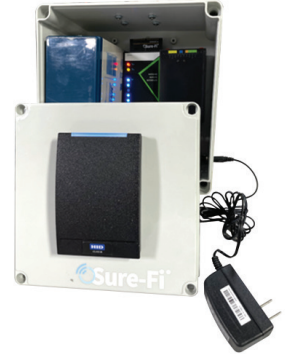

## Benefits

Up to 1 mile range through obstructions and 50+ miles line-of-sight with patented Bunker Busting Technology. Using 900 MHz, works inside metal enclosures Proprietary PCB Antenna design as well as FCC (USA) and IC (Canada) certified.

## Features

- Perfect for temporary structures and short-term access control requirements
- No need to run wire or dig trenches to extend past the reach of your access control system
- Connect keypad (not included) to any existing Wiegand Access Control System
- Includes one Sure-Fi DS004 Wiegand Bridge system per kit
- Runs off Battery (not included) for All Day Use. Plug in to charge overnight

Portable Access Point Kit  
SFK-PORTABLE-0150

Up to 1 mile range through obstructions and 50+ miles line-of-sight with patented Bunker Busting Technology. Using 900 MHz, works inside metal enclosures  
Proprietary PCB Antenna design as well as FCC (USA) and IC (Canada) certified.

**Specifications**

**Enclosure**

- 7.625" x 7.625" x - 5.25"
- NEMA Type 3, 3R, 3S, 4, 4X, 6/6P, 12 & Marine Use IP68 enclosure

**Power**

- 12Vdc 5.0A / 24VDC 2.5A power supply
- Input Voltage 85~305Vac
- Max Power 60 Watts
- 12VDC / 24VDC battery chargers / UPS (batteries not included)
- Wiring block for quick connection to 12VDC and 24VDC devices