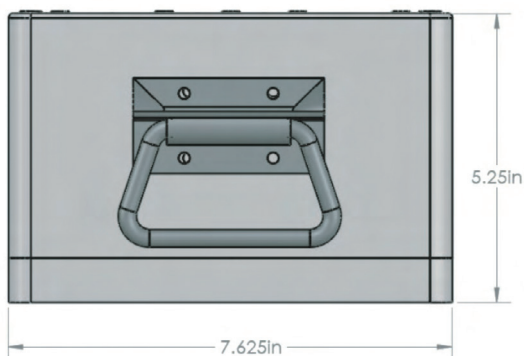

Portable Access Point Kit  
SFK-PORTABLE-0150

Up to 1 mile range through obstructions and 50+ miles line-of-sight with patented Bunker Busting Technology. Using 900 MHz, works inside metal enclosures  
Proprietary PCB Antenna design as well as FCC (USA) and IC (Canada) certified.

**Specifications**

**Enclosure**

- 7.625" x 7.625" x - 5.25"
- NEMA Type 3, 3R, 3S, 4, 4X, 6/6P, 12 & Marine Use IP68 enclosure

**Power**

- 12Vdc 5.0A / 24VDC 2.5A power supply
- Input Voltage 85~305Vac
- Max Power 60 Watts
- 12VDC / 24VDC battery chargers / UPS (batteries not included)
- Wiring block for quick connection to 12VDC and 24VDC devices

**Side View**

**Top View**